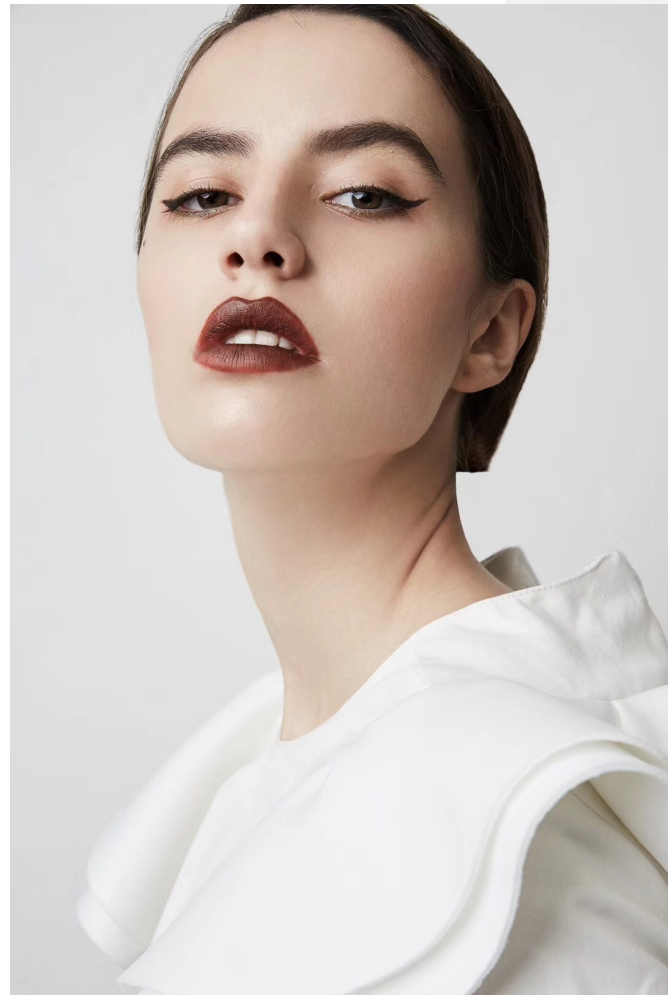

LILI BLANC

ammacreativeagency.com

ammacreativeagency.com

ammacreativeagency.com

© arjun mark | *Instagram*: arjun.mark

ammacreativeagency.com

kseniya

HEIGHT	5'9"	SHOES	EU 40
---------------	------	--------------	-------