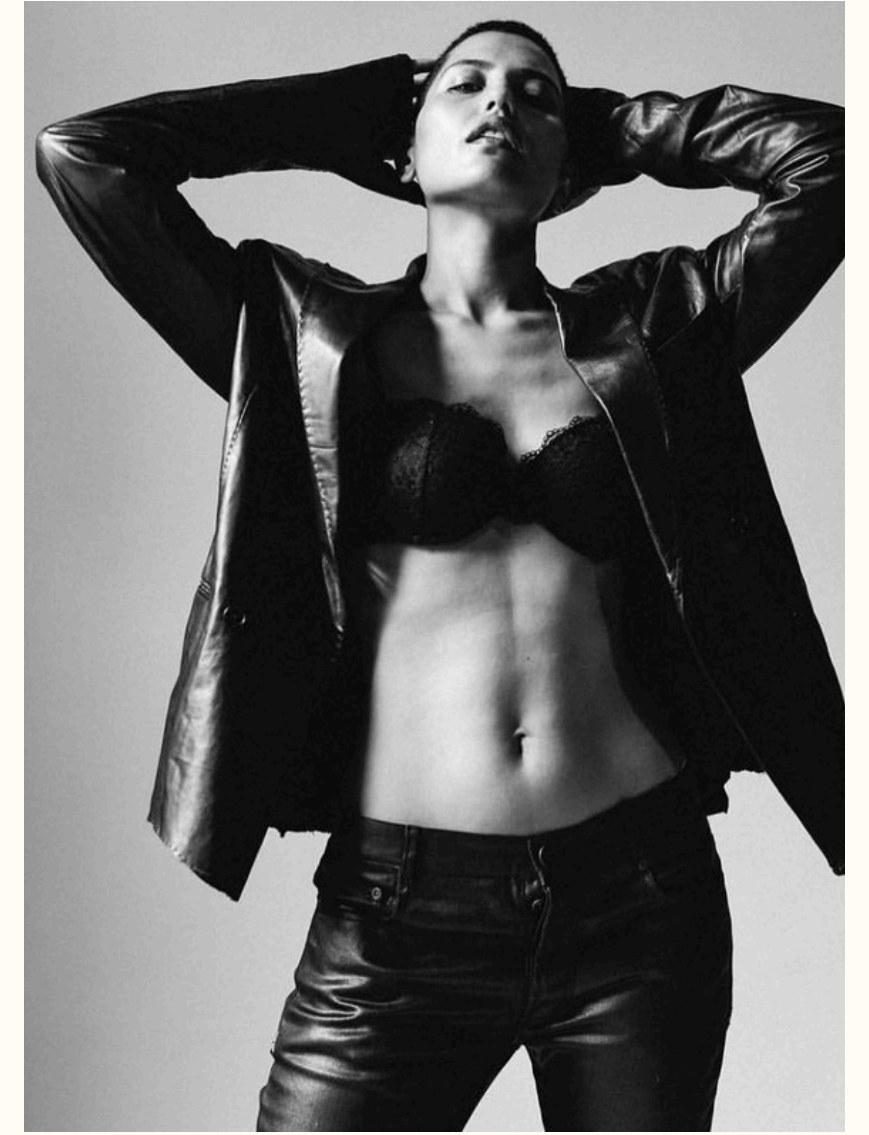

ammacreativeagency.com

ammacreativeagency.com

ammacreativeagency.com

priya

HEIGHT	5'8"	SHOES	UK 7
---------------	------	--------------	------

BUST	33	DRESS	S/M
-------------	----	--------------	-----

WAIST	26	HAIR	DARK BROWN
--------------	----	-------------	------------