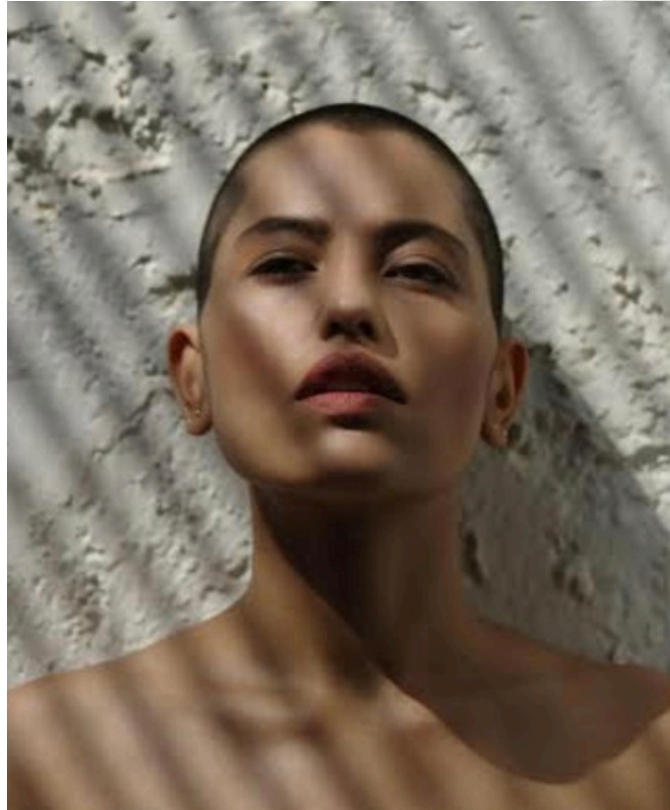

ammacreativeagency.com

ammacreativeagency.com

ammacreativeagency.com

priya

HEIGHT	5'8"	SHOES	UK 7
---------------	------	--------------	------

BUST	33	DRESS	S/M
-------------	----	--------------	-----

WAIST	26	HAIR	DARK BROWN
--------------	----	-------------	------------