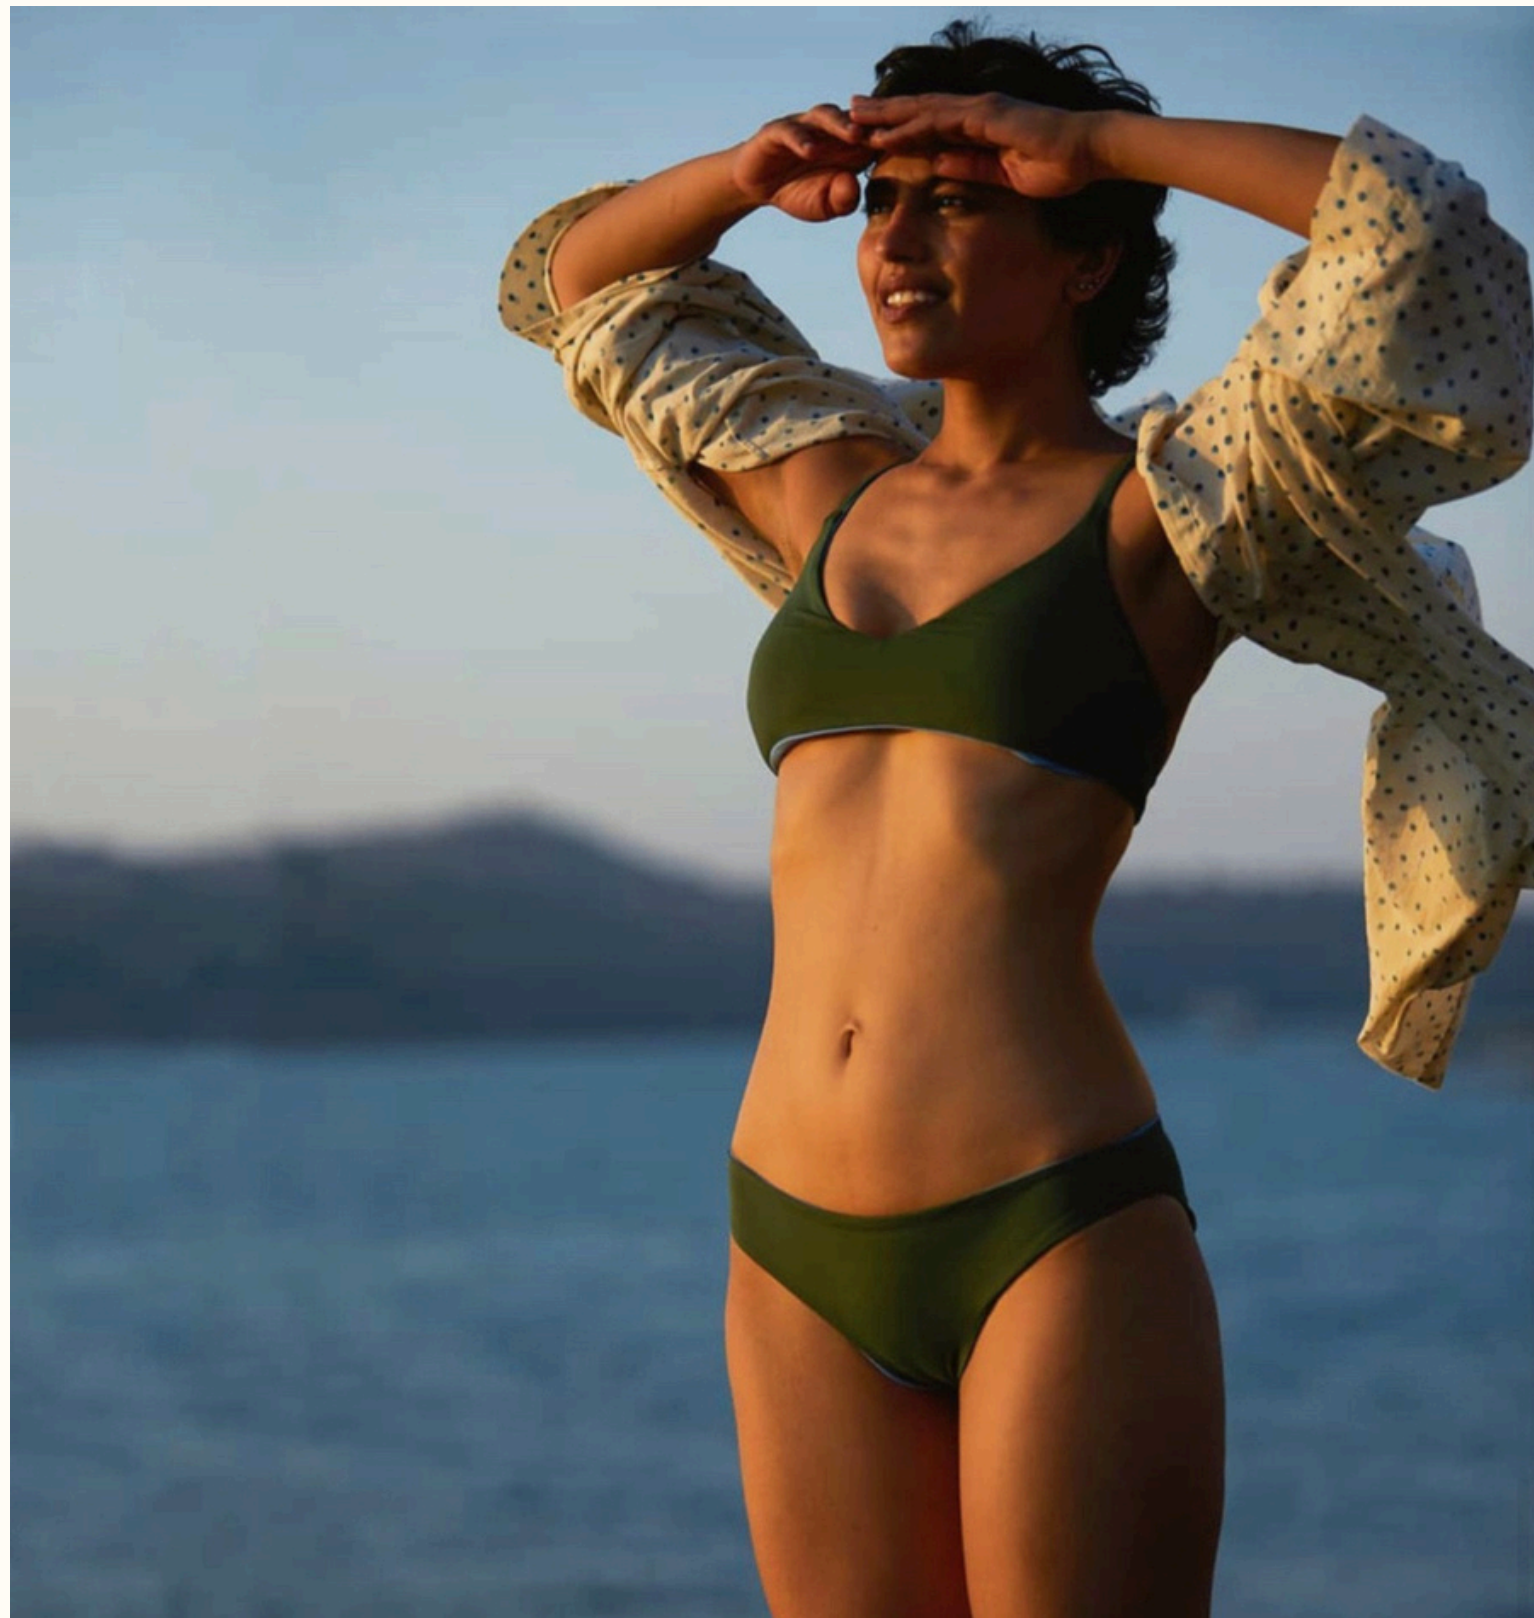

priya

HEIGHT	5'8"	SHOES	UK 7

BUST	33	DRESS	S/M

WAIST	26	HAIR	DARK BROWN

HIPS	38	EYES	DARK BROWN