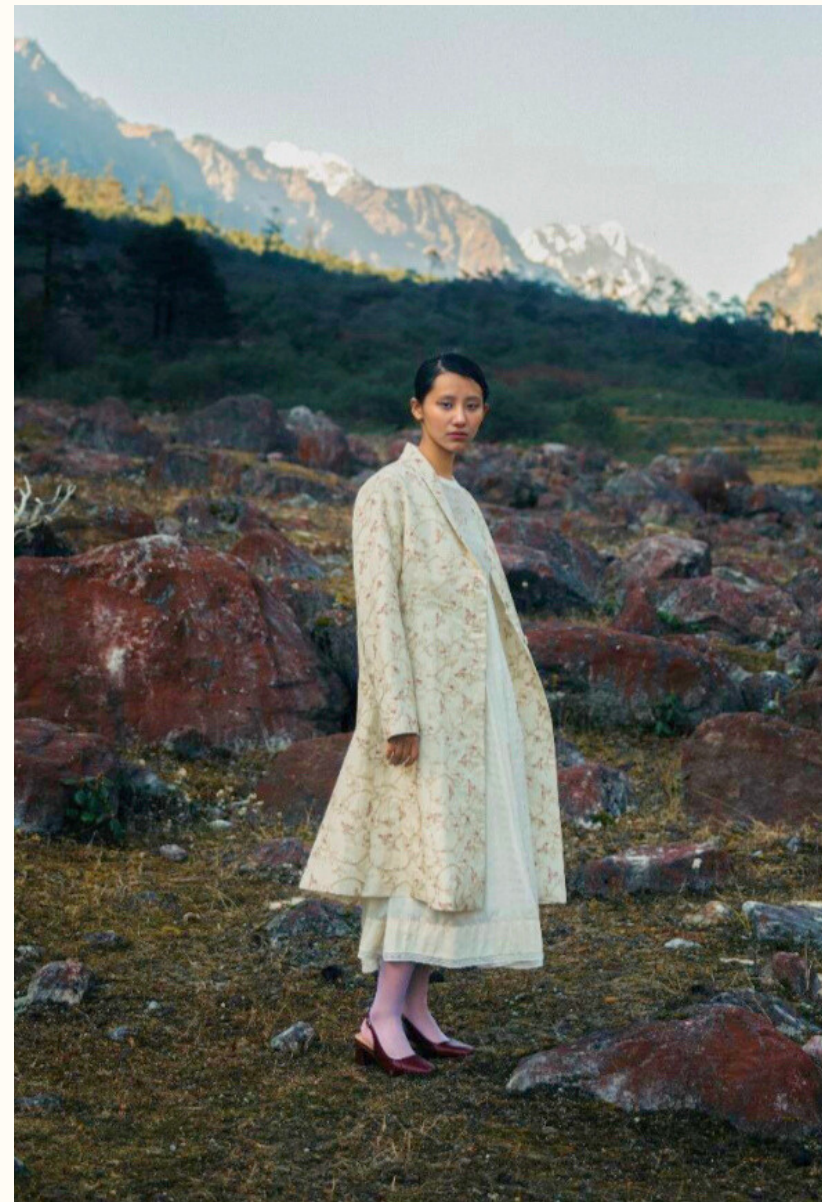

ammacreativeagency.com

ammacreativeagency.com

ebrona bhutia

HEIGHT	5'7"	SHOES	EU 36/37
BUST	32 B	DRESS	S/M
WAIST	26	HAIR	DARK BROWN
HIPS	35	EYES	BLACK

EMAIL ADDRESS

ammacreativeagency@gmail.com

MODEL'S INSTAGRAM